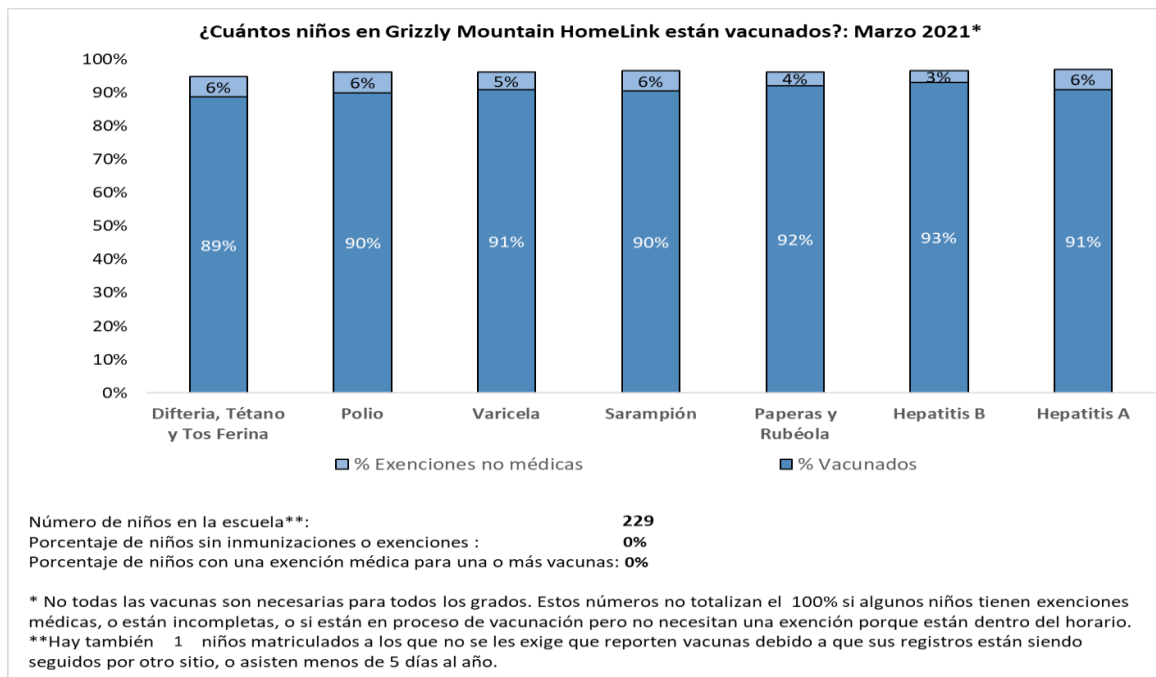

Below are Grizzly Mountain HomeLink and Crook County wide vaccination rate of students enrolled March 2021

Below are Grizzly Mountain HomeLink and Crook County wide vaccination rate of students enrolled March 2021