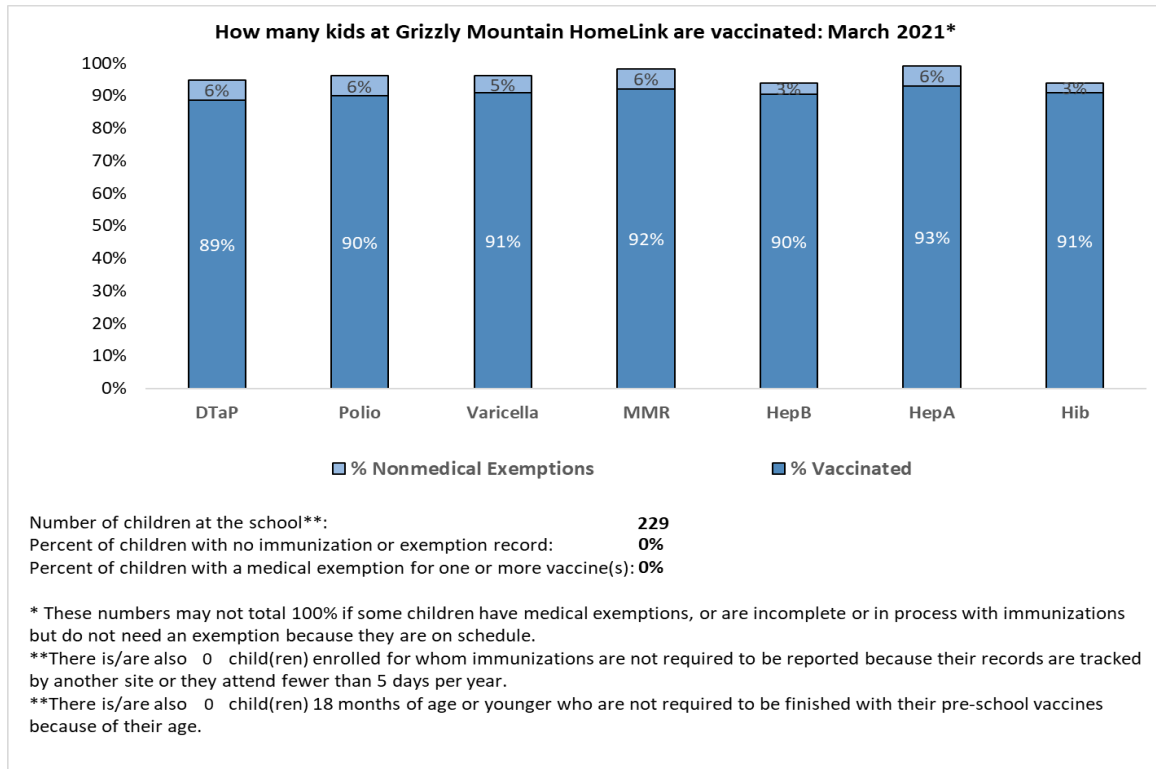

Below are Grizzly Mountain HomeLink and Crook County wide vaccination rate of students enrolled March 2021

Below are Grizzly Mountain HomeLink and Crook County wide vaccination rate of students enrolled March 2021